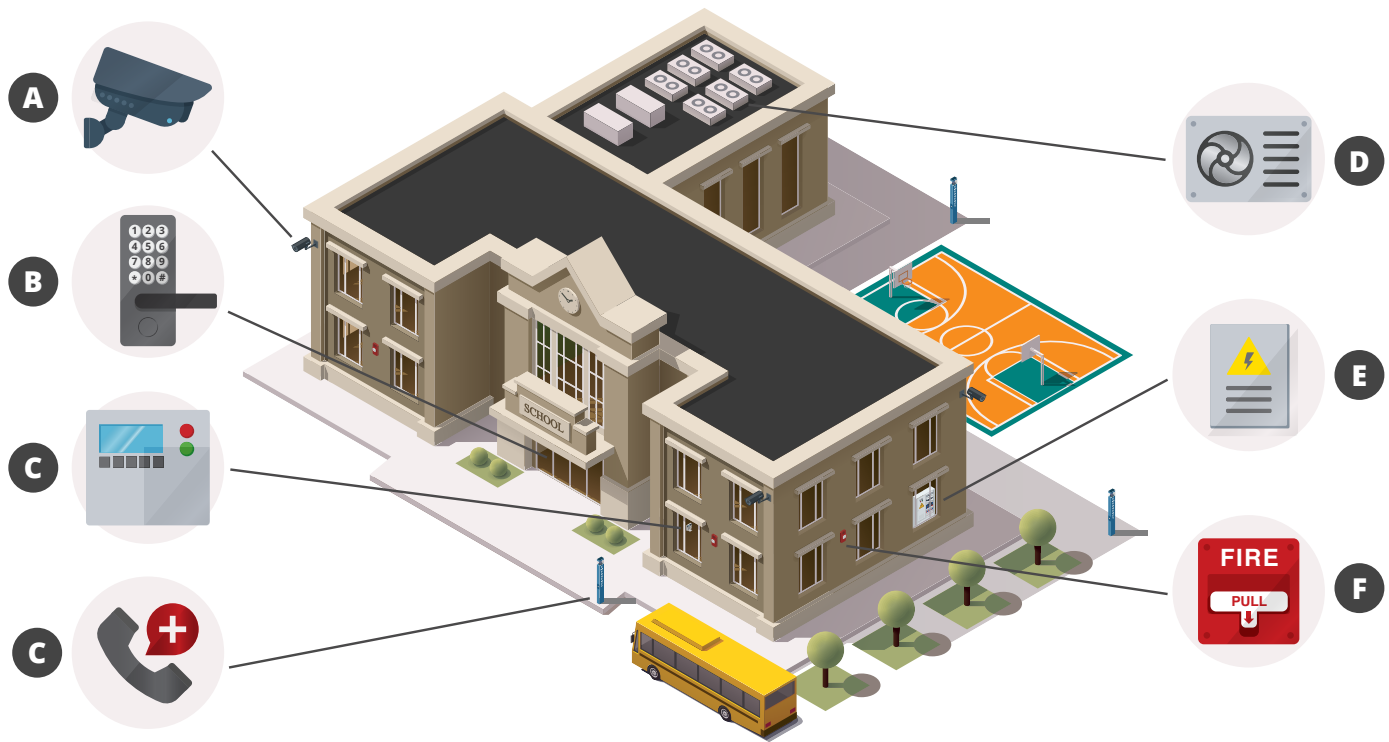

Power surges don't just damage equipment, they disrupt learning by taking down the critical systems your school relies on every day.

In this digital age, schools are more dependent on electronics and electricity than ever. DITEK Surge Protection is a proactive investment that helps safeguard your most valuable building and technology systems. It's like insurance for the infrastructure that keeps a campus running, including communications, fire protection, security, HVAC, and critical electrical equipment. DITEK helps guard against both large and small surges, reducing the risk of failures, costly repairs, and downtime so your school can stay safe, comfortable, and operational.

**REDUCE
DOWNTIME**

**EXTEND
EQUIPMENT LIFE**

**MITIGATE
RISK**

A VIDEO SURVEILLANCE

FEATURED PRODUCT: MRJPOES SERIES

Protect IP cameras from damaging power surges while supporting high-speed networks in both indoor and outdoor installations.

Maintain secure access to school buildings and restricted areas by guarding access control systems against damaging power events.

E ELECTRICAL

FEATURED PRODUCT: D200M SERIES

Protect your entire school's electrical system from damaging power surges with built-in safety features to support reliable, ongoing operation.