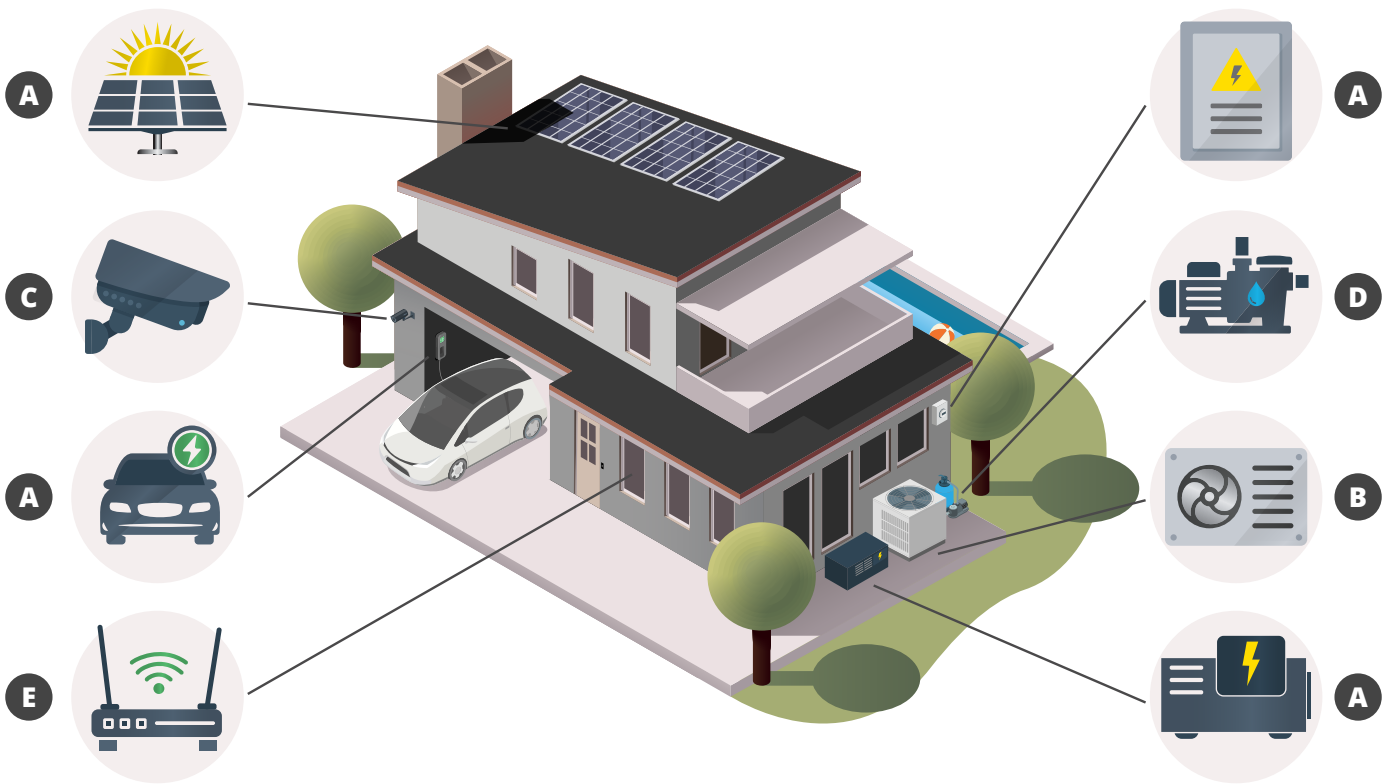

More than ever, modern homes depend on connected technology.

Today's homes are filled with valuable electronics and essential systems that depend on reliable power. DITEK Surge Protection helps protect the equipment that keeps your home comfortable and functioning smoothly, from HVAC systems and kitchen appliances to smart devices, security systems, and network equipment. DITEK reduces the risk of damage, repairs, and disruption by helping defend against major surge events and smaller everyday surges that can wear equipment down overtime.

**REDUCE
DOWNTIME**

**EXTEND
EQUIPMENT LIFE**

**MITIGATE
RISK**

A ELECTRICAL

FEATURED PRODUCT: BK1 SERIES

Protect your entire home, including all connected outlets and devices, with protection installed right inside of the main electrical panel.

FEATURED PRODUCT: HD SERIES

Help reduce damage from power surges before they reach your home's electrical system by protecting your electric meter.

C ETHERNET & POE + VIDEO SURVEILLANCE

FEATURED PRODUCT: MRJ SERIES